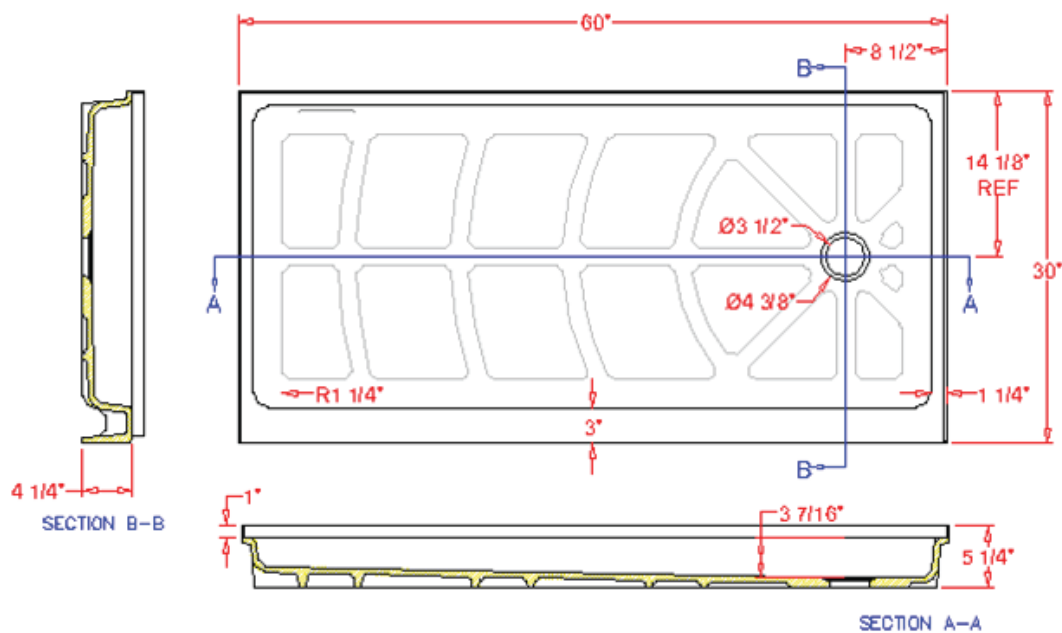

LG-3060R Standard Shower Pan

- Standard Threshold / Right Drain
- Satin Finish
- Solid Surface casting in one piece construction
- Acrylic blend
- Limited Warranty (15 years)
- Manufactured in Mexico

Available Colors

Dimensions

	Width	Length	Depth
Overall	30" (762mm)	60" (1524mm)	5 1/5" (132 mm)
Inner	25 7/10" (653 mm)	57 1/2" (1461mm)	3 2/5" (86 mm)

* Metric conversions are approximate
** Dimensions can vary by 1/16"