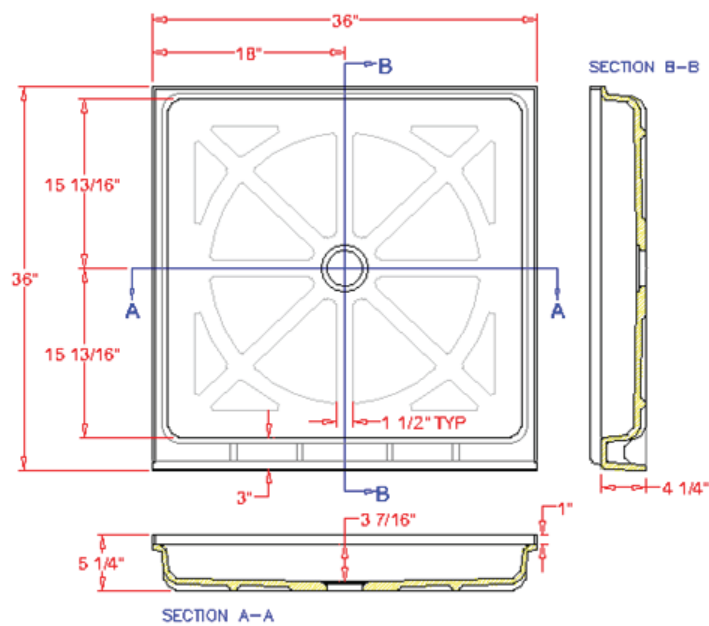

LG-3636 Standard Shower Pan

- Standard Threshold / Center Drain
- Satin Finish
- Solid Surface casting in one piece construction
- Acrylic blend
- Limited Warranty (15 years)
- Manufactured in Mexico

Available Colors

Dimensions

	Width	Length	Depth
Overall	36" (915mm)	36" (915mm)	5 1/5" (132 mm)
Inner	33 1/2" (851 mm)	31 3/5" (803 mm)	3 2/5" (86 mm)

* Metric conversions are approximate
** Dimensions can vary by 1/16"