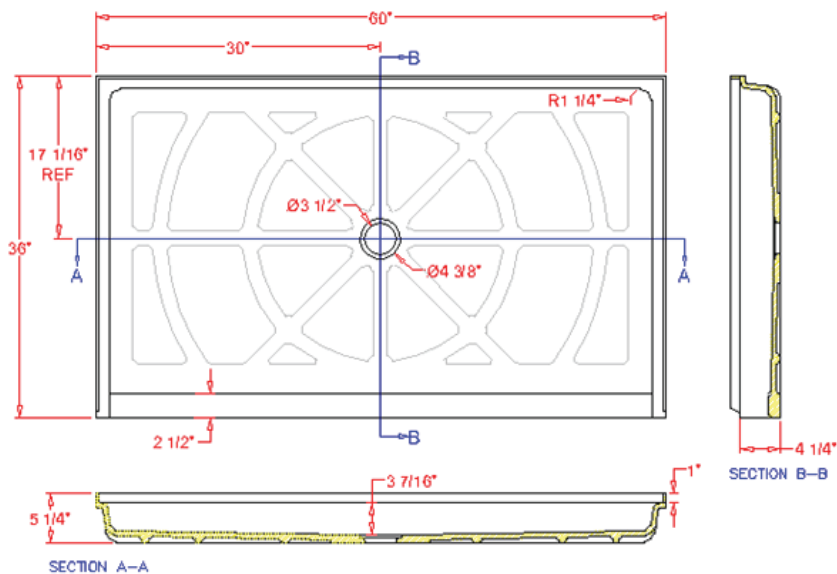

LG-3660 Low-Barrier Shower Pan

- Low-Barrier Threshold / Center Drain
- Satin Finish
- Solid Surface casting in one piece construction
- Acrylic blend
- Limited Warranty (15 years)
- Manufactured in Mexico

Available Colors

Dimensions

	Width	Length	Depth
Overall	36" (914mm)	60" (1524mm)	5 1/5" (132 mm)
Inner	31 7/10" (805 mm)	57 1/2" (1461mm)	3 2/5" (86 mm)

* Metric conversions are approximate
** Dimensions can vary by 1/16"