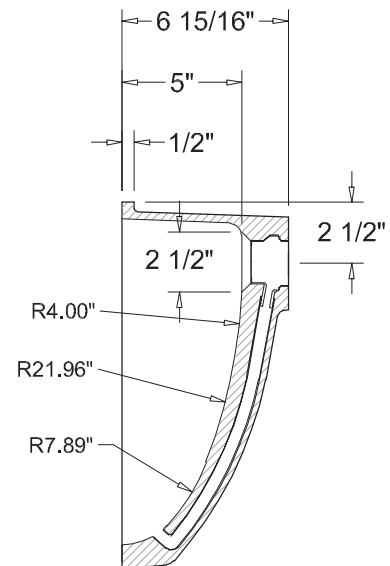

Single Sink 1715 (New)

- ADA Compliant
- Integrated overflow for residential and commercial use
- Offset Drain Hole
- Acrylic blend
- Limited Warranty (10 years)
- Manufactured in Mexico

Available Colors

Dimensions

	Width	Length	Depth
Overall	17" (432 mm)	15" (381 mm)	6 15/16" (176 mm)
Inner	15 3/5" (396 mm)	13 3/5" (345 mm)	5" (127 mm)

* Metric conversions are approximate
** Dimensions can vary by 1/16"