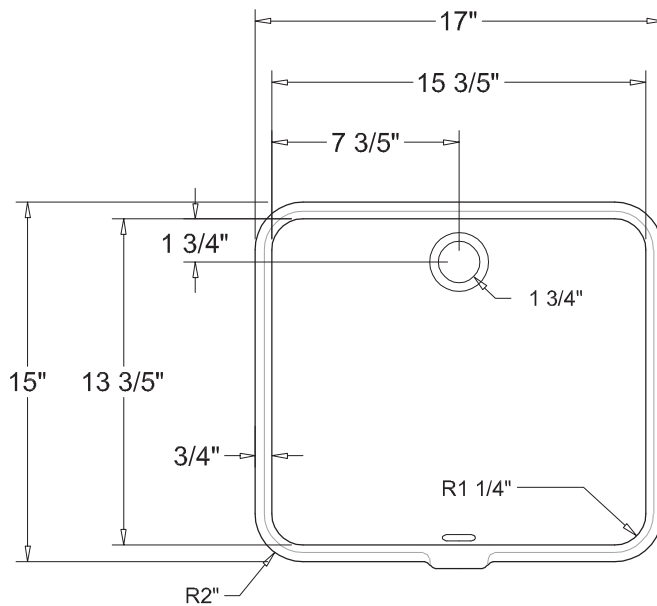

Single Sink 1715 (New)

- ADA Compliant
- Integrated overflow for residential and commercial use
- Offset Drain Hole
- Acrylic blend
- Limited Warranty (10 years)
- Manufactured in Mexico

Available Colors

Dimensions

	Width	Length	Depth
Overall	17" (432 mm)	15" (381 mm)	6 15/16" (176 mm)
Inner	15 3/5" (396 mm)	13 3/5" (345 mm)	5" (127 mm)

* Metric conversions are approximate
** Dimensions can vary by 1/16"