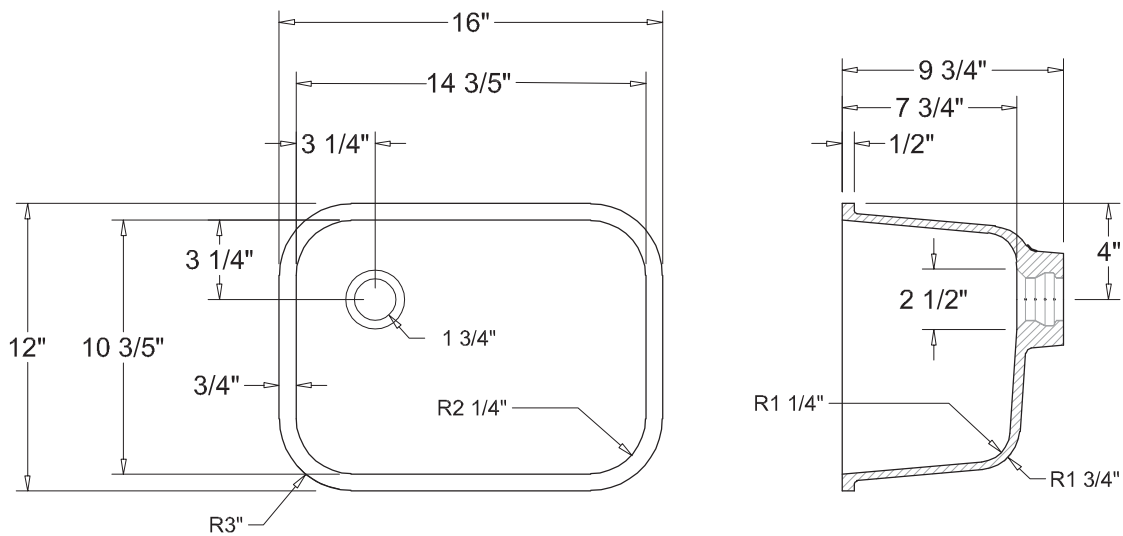

Single Sink 1216A (New)

- Sealed overflow for maximum bacterial protection
- Offset Drain Hole
- Acrylic blend
- Limited Warranty (10 years)
- Manufactured in Mexico

Available Colors

Dimensions

	Width	Length	Depth
Overall	16" (406 mm)	12" (305 mm)	9 3/4" (248 mm)
Inner	12" (305 mm)	10 3/5" (269mm)	7 3/4" (197 mm)

* Metric conversions are approximate
** Dimensions can vary by 1/16"