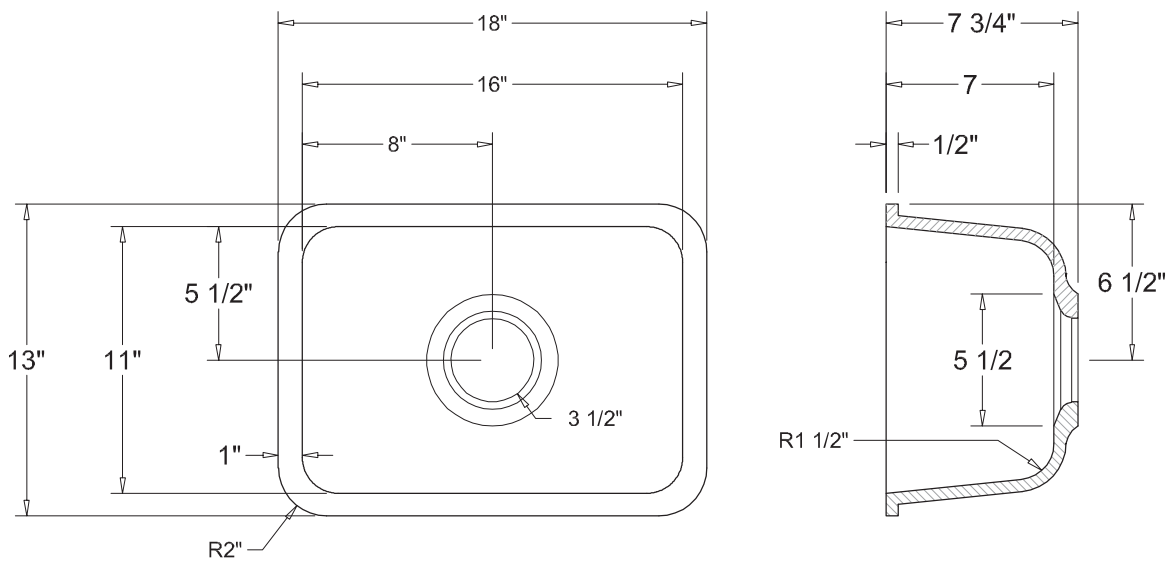

Single Sink 1318

- Undermount Lavatory Bowl
- Satin Finish
- Limited Warranty (10 years)
- Manufactured in Mexico
 - Internal overflow
 - Acrylic blend
- Manufactured in U.S.A
 - External overflow
 - 100% Acrylic

Available Colors

Dimensions

	Width	Length	Depth
Overall	18" (457 mm)	13" (330 mm)	7 3/4" (197 mm)
Inner	16" (406 mm)	11" (279 mm)	7" (178 mm)

* Metric conversions are approximate
** Dimensions can vary by 1/16"