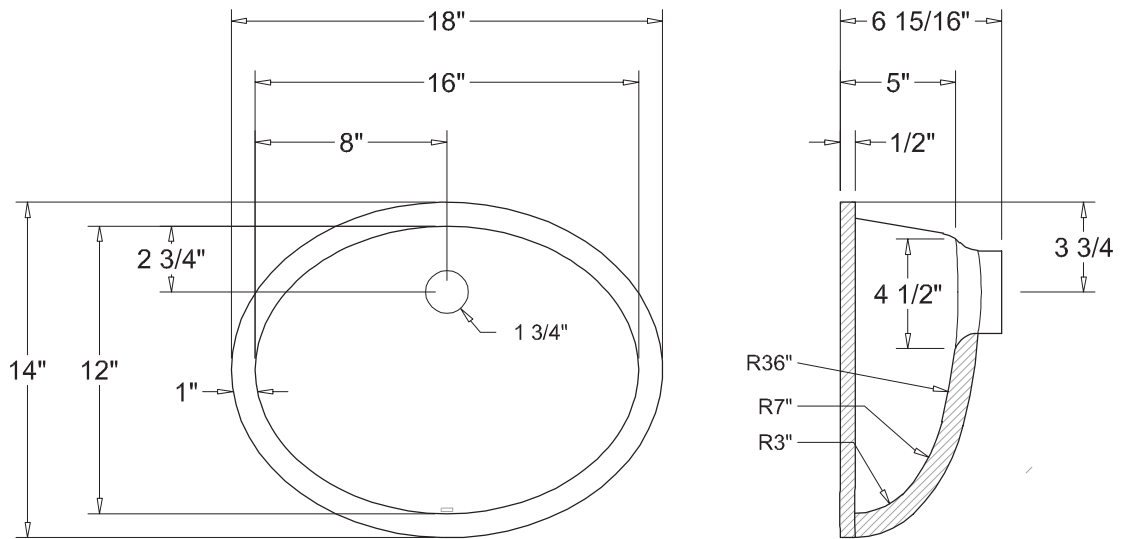

## Single Sink 1612

- Undermount Lavatory Bowl
- Satin Finish
- Limited Warranty (10 years)
- Manufactured in Mexico
  - Internal overflow
  - Acrylic blend
- Manufactured in U.S.A
  - External overflow
  - 100% Acrylic

### Dimensions

|                | Width        | Length       | Depth             |
|----------------|--------------|--------------|-------------------|
| <b>Overall</b> | 18" (457 mm) | 14" (356 mm) | 6 15/16" (176 mm) |
| <b>Inner</b>   | 16" (406 mm) | 12" (305mm)  | 5" (127 mm)       |

\* Metric conversions are approximate  
\*\* Dimensions can vary by 1/16"