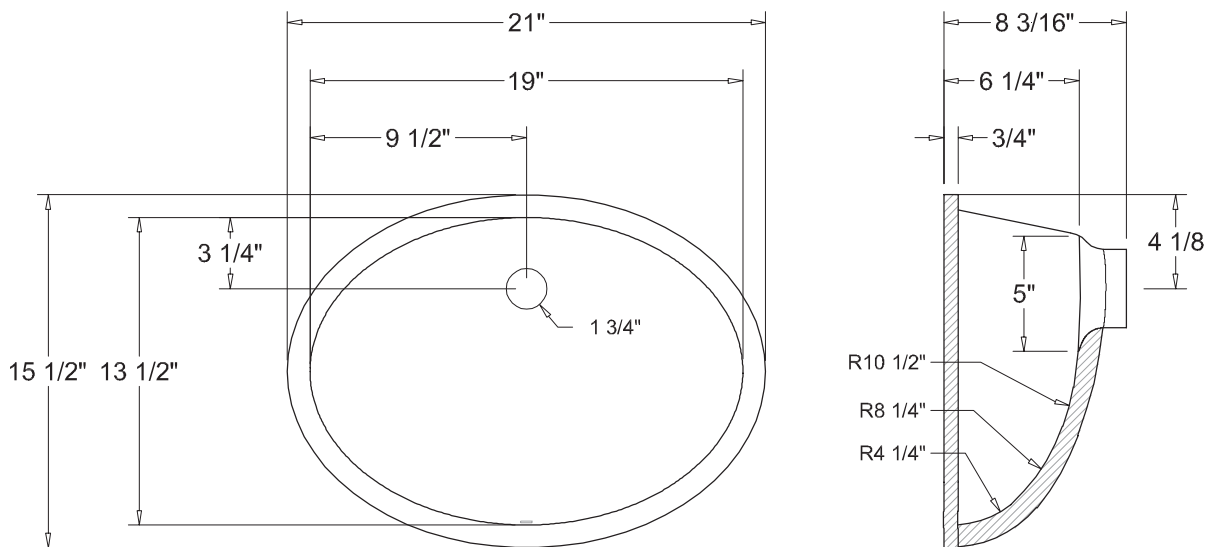

Single Sink 1914

- Undermount Lavatory Bowl
- Satin Finish
- Limited Warranty (10 years)
- Manufactured in Mexico
 - Internal overflow
 - Acrylic blend
- Manufactured in U.S.A
 - External overflow
 - 100% Acrylic

Available Colors

Dimensions

	Width	Length	Depth
Overall	21" (533 mm)	15 1/2" (394 mm)	8 3/16" (208 mm)
Inner	19" (483 mm)	13 1/2" (343 mm)	6 1/4" (159 mm)

* Metric conversions are approximate
** Dimensions can vary by 1/16"