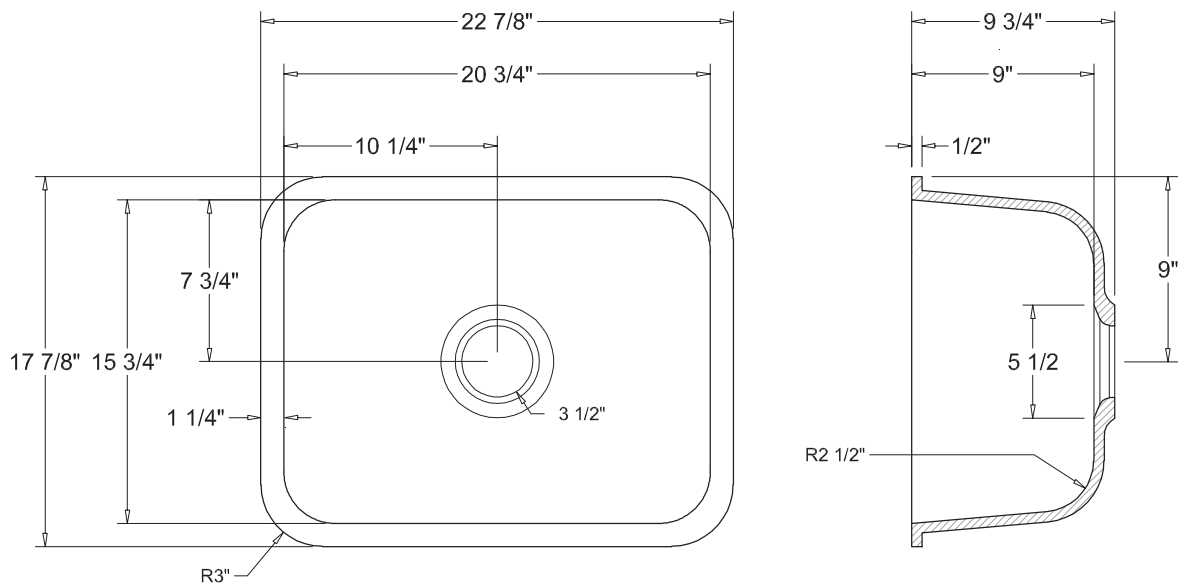

## Single Sink 2318

- Undermount Kitchen Sink
- Satin Finish
- Limited Warranty (10 years)
- Manufactured in Mexico
  - Internal overflow
  - Acrylic blend
- Manufactured in U.S.A
  - External overflow
  - 100% Acrylic

### Dimensions

	Width	Length	Depth
<b>Overall</b>	22 7/8" (581 mm)	17 7/8" (454 mm)	9 3/4" (248 mm)
<b>Inner</b>	20 3/4" (527 mm)	15 3/4" (400 mm)	9" (229 mm)

\* Metric conversions are approximate  
\*\* Dimensions can vary by 1/16"