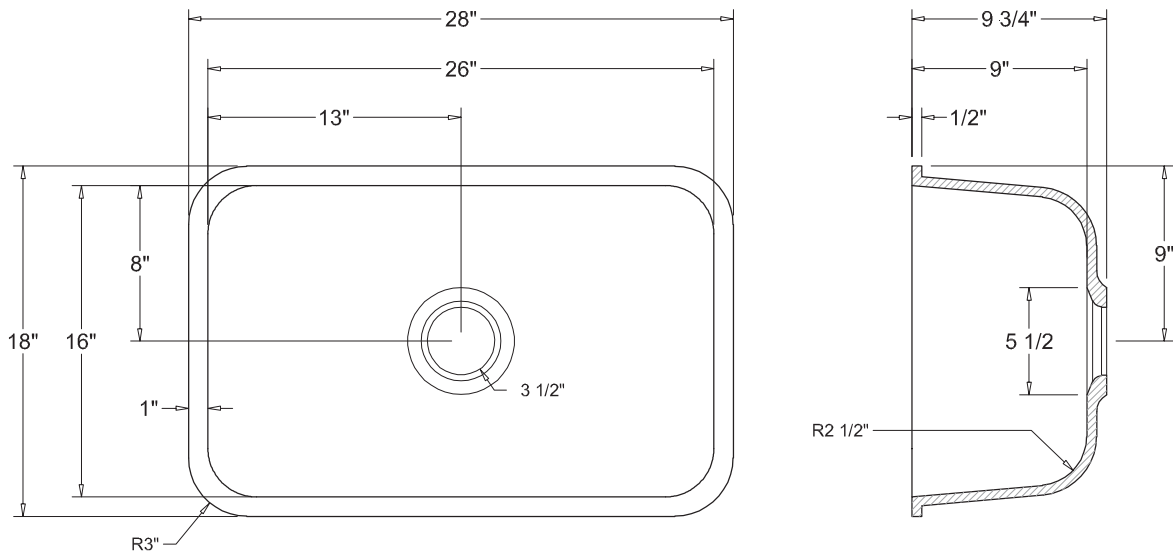

Single Sink 2818

- Undermount Kitchen Sink
- Satin Finish
- Limited Warranty (10 years)
- Manufactured in Mexico
 - Internal overflow
 - Acrylic blend
- Manufactured in U.S.A
 - External overflow
 - 100% Acrylic

Available Colors

Dimensions

| | Width | Length | Depth |
|----------------|--------------|--------------|-----------------|
| Overall | 28" (711mm) | 18" (457 mm) | 9 3/4" (248 mm) |
| Inner | 26" (660 mm) | 16" (406 mm) | 9" (229 mm) |

* Metric conversions are approximate
** Dimensions can vary by 1/16"