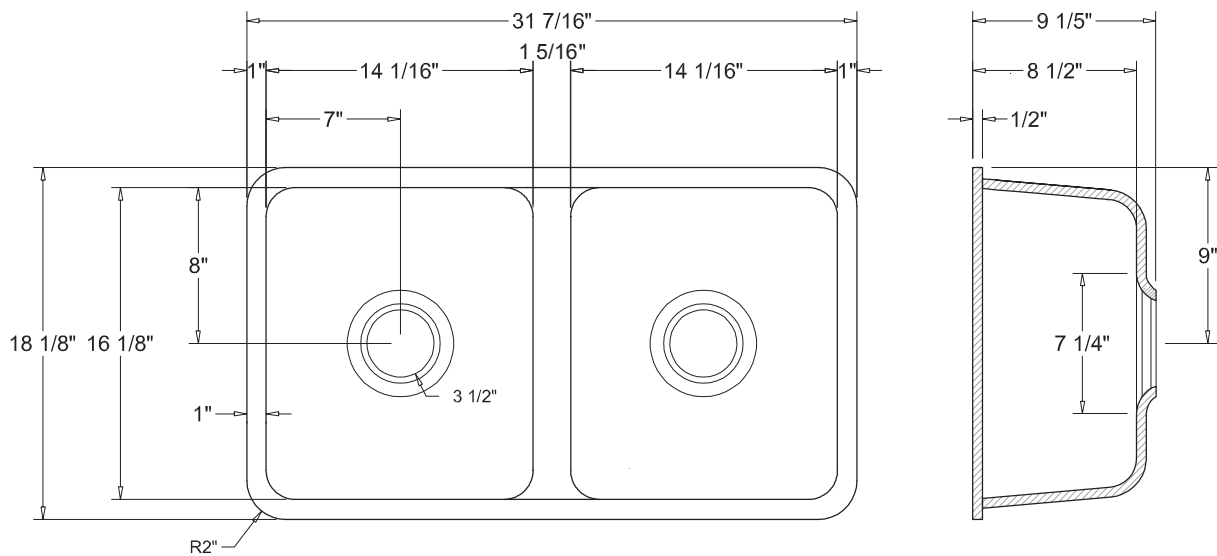

Double Sink 3118

- Undermount Double Kitchen Sink
- Satin Finish
- Limited Warranty (10 years)
- Manufactured in Mexico
 - Internal overflow
 - Acrylic blend
- Manufactured in U.S.A
 - External overflow
 - 100% Acrylic

Available Colors

Dimensions

	Width	Length	Depth
Overall	31 7/16" (799 mm)	18 1/8" (460 mm)	9 1/5" (234 mm)
Inner	14 1/16" (357 mm)	16 1/8" (410 mm)	8 1/2" (216 mm)

* Metric conversions are approximate
** Dimensions can vary by 1/16"