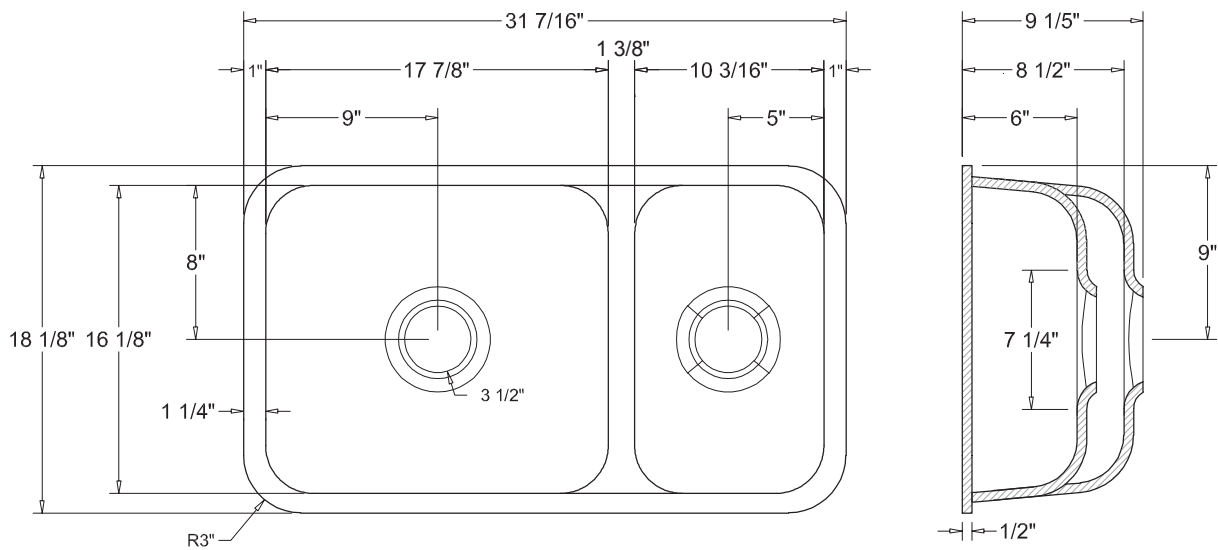

Double Sink 3218

- Undermount Double Kitchen Sink
- Satin Finish
- Limited Warranty (10 years)
- Manufactured in Mexico
 - Internal overflow
 - Acrylic blend
- Manufactured in U.S.A
 - External overflow
 - 100% Acrylic

Available Colors

Dimensions

	Width	Length	Depth
Overall	31 7/16" (799 mm)	18 1/8" (460 mm)	9 1/5" (234 mm)
Inner (L)	17 7/8" (454 mm)	16 1/8" (410 mm)	8 1/2" (216 mm)
Inner (R)	10 3/16" (259 mm)	16 1/8" (410 mm)	6" (152 mm)

* Metric conversions are approximate
** Dimensions can vary by 1/16"