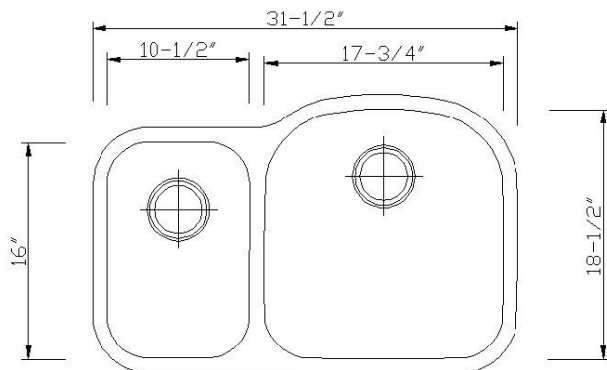

Naples 37 (30/70 Double Bowl)

- Premium 304 Grade Stainless Steel
- 18 Gauge Thickness
- Cico sound control pad
- Bead Blast Finish
- UPC Certified
- Manufactured in South Korea

* Supplied with cutout template, fasteners and install instruction

Dimensions

	Width	Length	Depth
Overall	31 1/2" (801mm)	18 1/2" (470mm)	9" (229mm)
Inner Left	10 1/2" (267mm)	16" (406mm)	7" (178mm)
Inner Right	17 3/4" (451mm)	18 1/2" (470mm)	9" (229mm)

*Metric conversions are approximate
** Dimensions can vary by 1/16"

Install Instructions

Use outside lines for reveal mount cut:

Sink rim is 1/4" revealed from the countertop opening.

Use inside lines for flush mount cut:

Sink wall is flush to the edge of countertop opening.