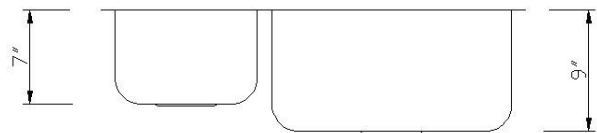

Naples 37 (30/70 Double Bowl)

- Premium 304 Grade Stainless Steel
- 18 Gauge Thickness
- Cico sound control pad
- Bead Blast Finish
- UPC Certified
- Manufactured in South Korea

* Supplied with cutout template, fasteners and install instruction

Dimensions

	Width	Length	Depth
Overall	31 1/2" (801mm)	18 1/2" (470mm)	9" (229mm)
Inner Left	10 1/2" (267mm)	16" (406mm)	7" (178mm)
Inner Right	17 3/4" (451mm)	18 1/2" (470mm)	9" (229mm)

*Metric conversions are approximate
** Dimensions can vary by 1/16"

Install Instructions

Use outside lines for reveal mount cut:

Sink rim is 1/4" revealed from the countertop opening.

Use inside lines for flush mount cut:

Sink wall is flush to the edge of countertop opening.