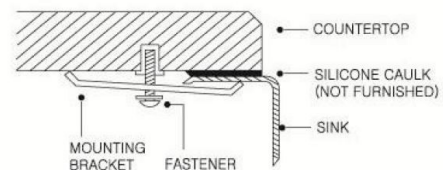

Naples 37 (30/70 Double Bowl)

- Premium 304 Grade Stainless Steel
- 18 Gauge Thickness
- Cico sound control pad
- Bead Blast Finish
- UPC Certified
- Manufactured in South Korea

* Supplied with cutout template, fasteners and install instruction

Dimensions

	Width	Length	Depth
Overall	31 1/2" (801mm)	18 1/2" (470mm)	9" (229mm)
Inner Left	10 1/2" (267mm)	16" (406mm)	7" (178mm)
Inner Right	17 3/4" (451mm)	18 1/2" (470mm)	9" (229mm)

*Metric conversions are approximate
** Dimensions can vary by 1/16"

Install Instructions

Use outside lines for reveal mount cut:

Sink rim is 1/4" revealed from the countertop opening.

Use inside lines for flush mount cut:

Sink wall is flush to the edge of countertop opening.