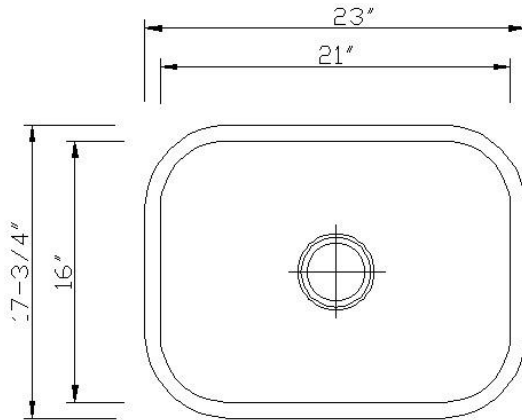

## Torino (Single Bowl)

- Premium 304 Grade Stainless Steel
- 18 Gauge Thickness
- Cico sound control pad
- Bead Blast Finish
- UPC Certified
- Manufactured in South Korea

\* Supplied with cutout template, fastners and install instruction

### Dimensions

|         | Width       | Length          | Depth      |
|---------|-------------|-----------------|------------|
| Overall | 23" (585mm) | 17 3/4" (451mm) | 9" (229mm) |
| Inner   | 21" (534mm) | 16" (407mm)     | 9" (229mm) |

\*Metric conversions are approximate

\*\* Dimensions can vary by 1/16"

### Install Instructions

**Use outside lines for reveal mount cut:**

Sink rim is 1/4" revealed from the countertop opening.

**Use inside lines for flush mount cut:**

Sink wall is flush to the edge of countertop opening.