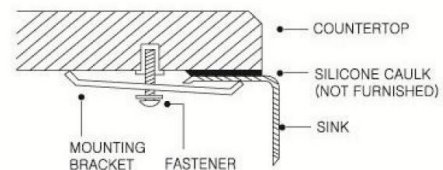

## Torino (Single Bowl)

- Premium 304 Grade Stainless Steel
- 18 Gauge Thickness
- Cico sound control pad
- Bead Blast Finish
- UPC Certified
- Manufactured in South Korea

\* Supplied with cutout template, fastners and install instruction

### Dimensions

|         | Width       | Length          | Depth      |
|---------|-------------|-----------------|------------|
| Overall | 23" (585mm) | 17 3/4" (451mm) | 9" (229mm) |
| Inner   | 21" (534mm) | 16" (407mm)     | 9" (229mm) |

\*Metric conversions are approximate

\*\* Dimensions can vary by 1/16"

### Install Instructions

**Use outside lines for reveal mount cut:**

Sink rim is 1/4" revealed from the countertop opening.

**Use inside lines for flush mount cut:**

Sink wall is flush to the edge of countertop opening.