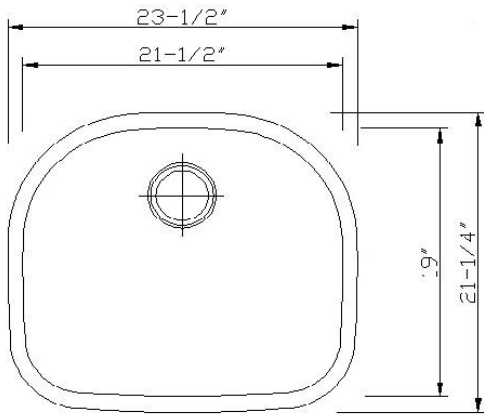

## Genova (Single Bowl)

- Premium 304 Grade Stainless Steel
- 18 Gauge Thickness
- Cico sound control pad
- Bead Blast Finish
- UPC Certified
- Manufactured in South Korea

\* Supplied with cutout template, fastners and install instruction

### Dimensions

	Width	Length	Depth
Overall	23 1/2" (597mm)	21 1/4" (540mm)	9 1/2" (241mm)
Inner	21 1/2" (547mm)	19" (483mm)	9 1/2" (241mm)

\*Metric conversions are approximate

\*\* Dimensions can vary by 1/16"

### Install Instructions

**Use outside lines for reveal mount cut:**

Sink rim is 1/4" revealed from the countertop opening.

**Use inside lines for flush mount cut:**

Sink wall is flush to the edge of countertop opening.