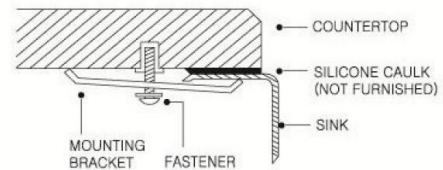

## Genova (Single Bowl)

- Premium 304 Grade Stainless Steel
- 18 Gauge Thickness
- Cico sound control pad
- Bead Blast Finish
- UPC Certified
- Manufactured in South Korea

\* Supplied with cutout template, fastners and install instruction

### Dimensions

	Width	Length	Depth
Overall	23 1/2" (597mm)	21 1/4" (540mm)	9 1/2" (241mm)
Inner	21 1/2" (547mm)	19" (483mm)	9 1/2" (241mm)

\*Metric conversions are approximate

\*\* Dimensions can vary by 1/16"

### Install Instructions

**Use outside lines for reveal mount cut:**

Sink rim is 1/4" revealed from the countertop opening.

**Use inside lines for flush mount cut:**

Sink wall is flush to the edge of countertop opening.