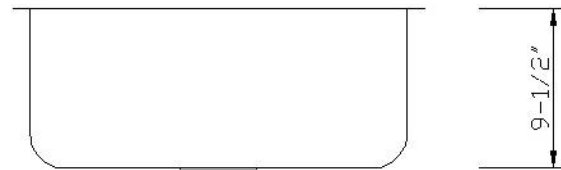

## Genova (Single Bowl)

- Premium 304 Grade Stainless Steel
- 18 Gauge Thickness
- Cico sound control pad
- Bead Blast Finish
- UPC Certified
- Manufactured in South Korea

\* Supplied with cutout template, fastners and install instruction

### Dimensions

	Width	Length	Depth
Overall	23 1/2" (597mm)	21 1/4" (540mm)	9 1/2" (241mm)
Inner	21 1/2" (547mm)	19" (483mm)	9 1/2" (241mm)

\*Metric conversions are approximate

\*\* Dimensions can vary by 1/16"

### Install Instructions

**Use outside lines for reveal mount cut:**

Sink rim is 1/4" revealed from the countertop opening.

**Use inside lines for flush mount cut:**

Sink wall is flush to the edge of countertop opening.