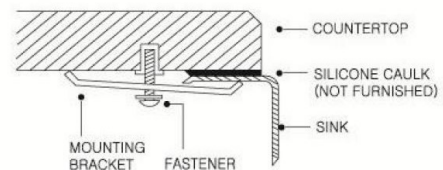

Venezia (Single Bowl)

- Premium 304 Grade Stainless Steel
- 18 Gauge Thickness
- Cico sound control pad
- Bead Blast Finish
- UPC Certified
- Manufactured in South Korea

* Supplied with cutout template, fastners and install instruction

Dimensions

	Width	Length	Depth
Overall	32 1/4" (820mm)	18" (458mm)	10" (254mm)
Inner	30 1/2" (775mm)	16" (407mm)	10" (254mm)

*Metric conversions are approximate

** Dimensions can vary by 1/16"

Install Instructions

Use outside lines for reveal mount cut:

Sink rim is 1/4" revealed from the countertop opening.

Use inside lines for flush mount cut:

Sink wall is flush to the edge of countertop opening.