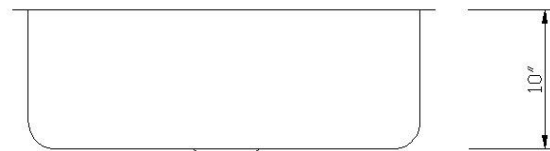

Venezia (Single Bowl)

- Premium 304 Grade Stainless Steel
- 18 Gauge Thickness
- Cico sound control pad
- Bead Blast Finish
- UPC Certified
- Manufactured in South Korea

* Supplied with cutout template, fastners and install instruction

Dimensions

	Width	Length	Depth
Overall	32 1/4" (820mm)	18" (458mm)	10" (254mm)
Inner	30 1/2" (775mm)	16" (407mm)	10" (254mm)

*Metric conversions are approximate

** Dimensions can vary by 1/16"

Install Instructions

Use outside lines for reveal mount cut:

Sink rim is 1/4" revealed from the countertop opening.

Use inside lines for flush mount cut:

Sink wall is flush to the edge of countertop opening.