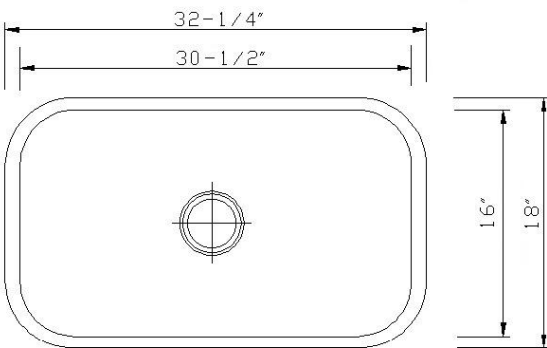

Venezia (Single Bowl)

- Premium 304 Grade Stainless Steel
- 18 Gauge Thickness
- Cico sound control pad
- Bead Blast Finish
- UPC Certified
- Manufactured in South Korea

* Supplied with cutout template, fastners and install instruction

Dimensions

	Width	Length	Depth
Overall	32 1/4" (820mm)	18" (458mm)	10" (254mm)
Inner	30 1/2" (775mm)	16" (407mm)	10" (254mm)

*Metric conversions are approximate

** Dimensions can vary by 1/16"

Install Instructions

Use outside lines for reveal mount cut:

Sink rim is 1/4" revealed from the countertop opening.

Use inside lines for flush mount cut:

Sink wall is flush to the edge of countertop opening.