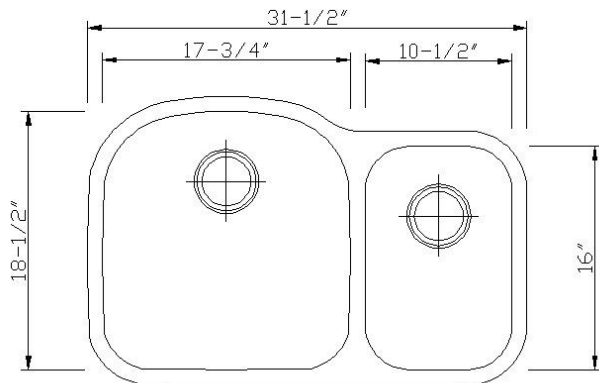

Naples 73 (70/30 Double Bowl)

- Premium 304 Grade Stainless Steel
- 18 Gauge Thickness
- Cico sound control pad
- Bead Blast Finish
- UPC Certified
- Manufactured in South Korea

* Supplied with cutout template, fasteners and install instruction

Dimensions

	Width	Length	Depth
Overall	31 1/2" (801mm)	18 1/2" (470mm)	9" (229mm)
Inner Left	17 3/4" (451mm)	18 1/2" (470mm)	9" (229mm)
Inner Right	10 1/2" (267mm)	16" (406mm)	7" (178mm)

*Metric conversions are approximate
** Dimensions can vary by 1/16"

Install Instructions

Use outside lines for reveal mount cut:

Sink rim is 1/4" revealed from the countertop opening.

Use inside lines for flush mount cut:

Sink wall is flush to the edge of countertop opening.