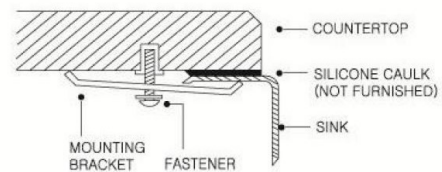

Naples 73 (70/30 Double Bowl)

- Premium 304 Grade Stainless Steel
- 18 Gauge Thickness
- Cico sound control pad
- Bead Blast Finish
- UPC Certified
- Manufactured in South Korea

* Supplied with cutout template, fasteners and install instruction

Dimensions

	Width	Length	Depth
Overall	31 1/2" (801mm)	18 1/2" (470mm)	9" (229mm)
Inner Left	17 3/4" (451mm)	18 1/2" (470mm)	9" (229mm)
Inner Right	10 1/2" (267mm)	16" (406mm)	7" (178mm)

*Metric conversions are approximate
** Dimensions can vary by 1/16"

Install Instructions

Use outside lines for reveal mount cut:

Sink rim is 1/4" revealed from the countertop opening.

Use inside lines for flush mount cut:

Sink wall is flush to the edge of countertop opening.