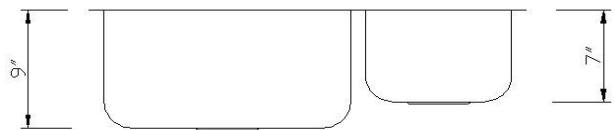

Naples 73 (70/30 Double Bowl)

- Premium 304 Grade Stainless Steel
- 18 Gauge Thickness
- Cico sound control pad
- Bead Blast Finish
- UPC Certified
- Manufactured in South Korea

* Supplied with cutout template, fasteners and install instruction

Dimensions

	Width	Length	Depth
Overall	31 1/2" (801mm)	18 1/2" (470mm)	9" (229mm)
Inner Left	17 3/4" (451mm)	18 1/2" (470mm)	9" (229mm)
Inner Right	10 1/2" (267mm)	16" (406mm)	7" (178mm)

*Metric conversions are approximate
** Dimensions can vary by 1/16"

Install Instructions

Use outside lines for reveal mount cut:

Sink rim is 1/4" revealed from the countertop opening.

Use inside lines for flush mount cut:

Sink wall is flush to the edge of countertop opening.