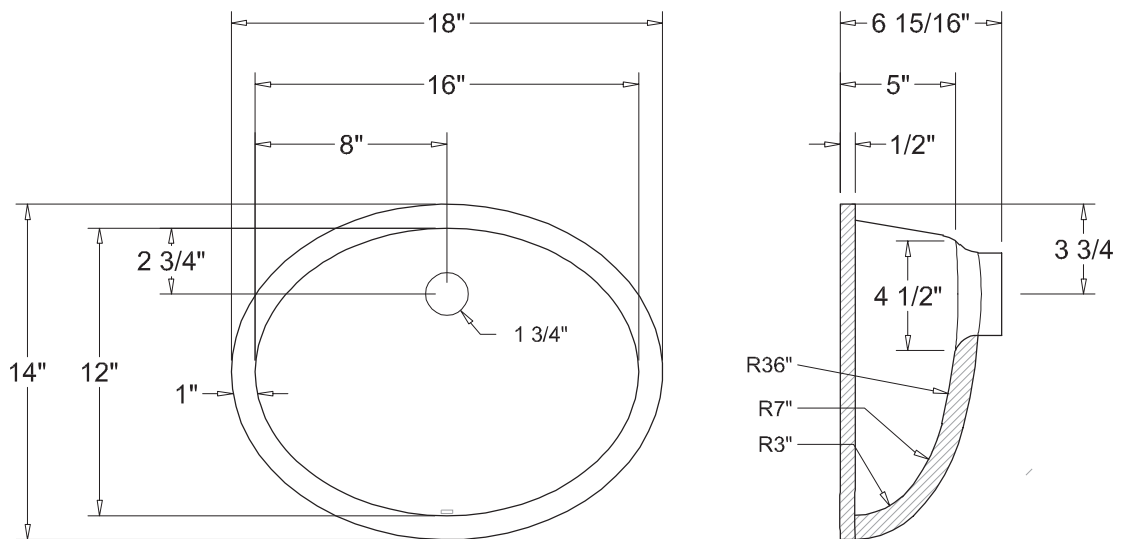

Single Sink 1612

- Undermount Vanity Bowl
- Satin Finish
- Limited Warranty (10 years)
- Manufactured in Mexico
 - Internal overflow
 - Acrylic blend
- Manufactured in U.S.A
 - External overflow
 - 100% Acrylic

Available Colors

Dimensions

	Width	Length	Depth
Overall	18" (457 mm)	14" (356 mm)	6 15/16" (176 mm)
Inner	16" (406 mm)	12" (305mm)	5" (127 mm)

* Metric conversions are approximate
** Dimensions can vary by 1/16"