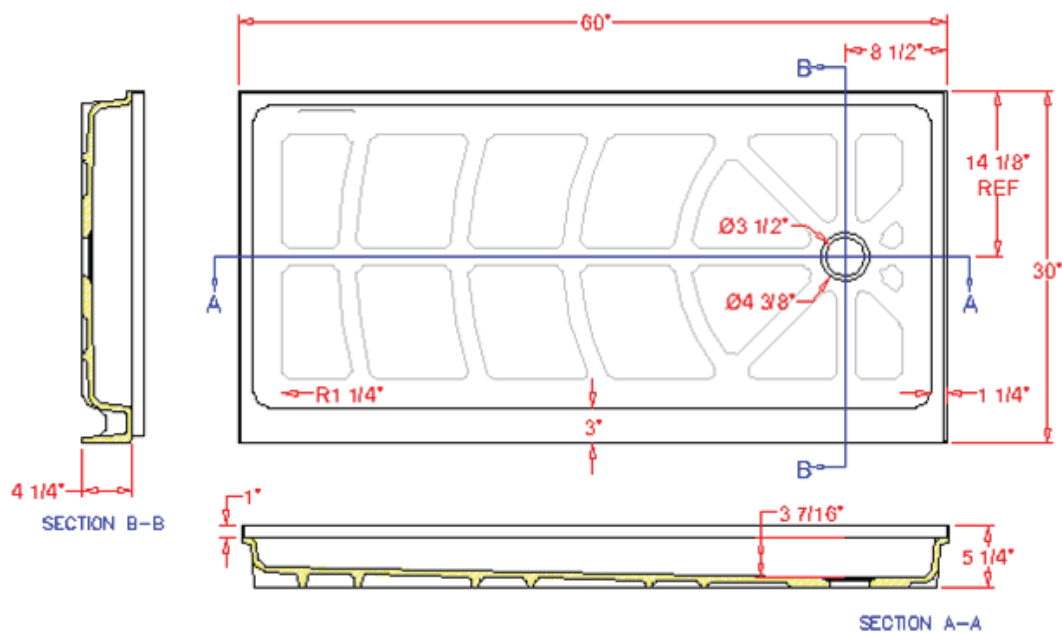

LG-3060R Standard Shower Pan

- Standard Threshold / Right Drain
- Satin Finish
- Solid Surface casting in one piece construction
- Acrylic blend
- Limited Warranty (10 years)
- Manufactured in Mexico

Available Colors

Dimensions

	Width	Length	Depth
Overall	30" (762mm)	60" (1524mm)	5 1/5" (132 mm)
Inner	25 7/10" (653 mm)	57 1/2" (1461mm)	3 2/5" (86 mm)

* Metric conversions are approximate
** Dimensions can vary by 1/16"