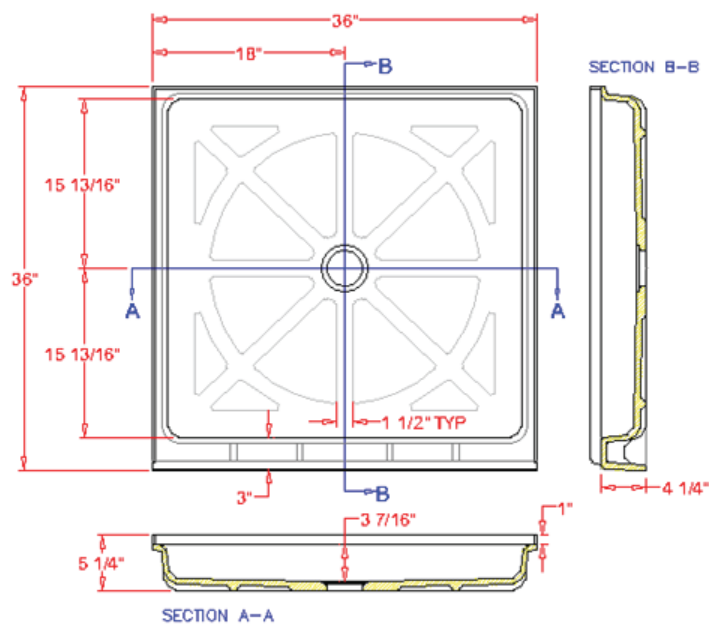

LG-3636 Standard Shower Pan

- Standard Threshold / Center Drain
- Satin Finish
- Solid Surface casting in one piece construction
- Acrylic blend
- Limited Warranty (10 years)
- Manufactured in Mexico

Available Colors

Dimensions

	Width	Length	Depth
Overall	36" (915mm)	36" (915mm)	5 1/5" (132mm)
Inner	33 1/2" (851 mm)	31 3/5" (803 mm)	3 2/5" (86 mm)

* Metric conversions are approximate
** Dimensions can vary by 1/16"