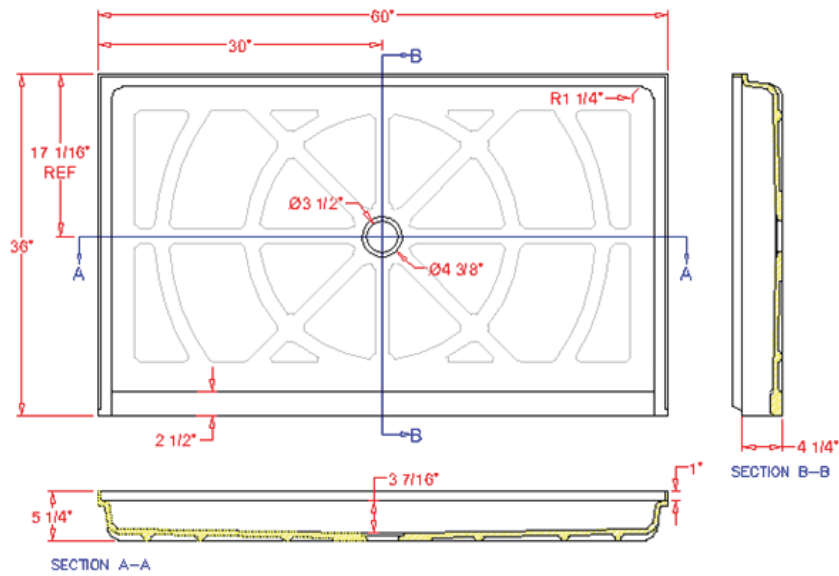

LG-3660 Low-Barrier Shower Pan

- Low-Barrier Threshold / Center Drain
- Satin Finish
- Solid Surface casting in one piece construction
- Acrylic blend
- Limited Warranty (10 years)
- Manufactured in Mexico

Available Colors

Dimensions

	Width	Length	Depth
Overall	36" (914mm)	60" (1524mm)	5 1/5" (132 mm)
Inner	31 7/10" (805 mm)	57 1/2" (1461mm)	3 2/5" (86 mm)

* Metric conversions are approximate
** Dimensions can vary by 1/16"