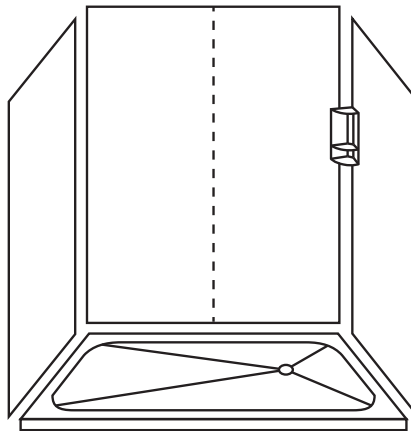

See below for your HI-MACS® Shower Program options. Shower pan, HI-MACS® walls and shower caddy are offered in **Arctic White** only.

SHOWER KITS

36"x36"

KIT INCLUDES :
 36 x 36 Shower Pan (1)
 36 x 98 Wall surround (3 Sheets)
 Shampoo & Soap Caddy (1)

30"x60"

KIT INCLUDES :
 30 x 60 Right Drain Shower Pan (1)
 30 x 98 Wall surround (4 Sheets)
 Shampoo & Soap Caddy (1)

OR

You may choose 30 x 60 Left Drain Shower Pan as your shower pan option

36"x60"

KIT INCLUDES :
 36 x 60 Standard Shower Pan (1)
 36 x 98 Wall surround (2 Sheets)
 30 x 98 Wall surround (2 Sheets)
 Shampoo & Soap Caddy (1)

OR

You may choose 36 x 60 Low Barrier Shower Pan as your shower pan option

All HI-MACS wall surrounds are 1/4" thickness. Standard freight applies. No minimum order quantity requirement. Items must be sold as a kit to qualify for this promotion.