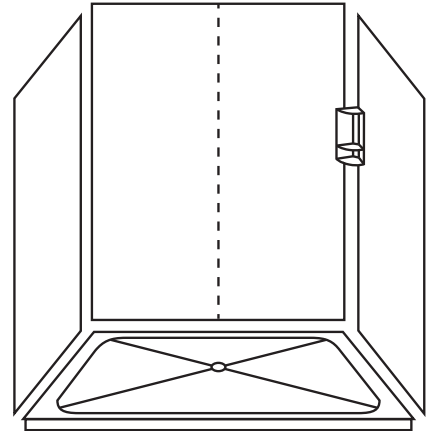

See below for your HI-MACS® Shower Program options. Shower pan, HI-MACS® walls and shower caddy are offered in **Arctic White** only.

SHOWER KITS

36"x36"

KIT INCLUDES :
 36 x 36 Shower Pan (1)
 36 x 98 Wall surround (3 Sheets)
 Shampoo & Soap Caddy (1)

30"x60"

KIT INCLUDES :
 30 x 60 Right Drain Shower Pan (1)
 30 x 98 Wall surround (4 Sheets)
 Shampoo & Soap Caddy (1)

OR

You may choose 30 x 60 Left Drain Shower Pan as your shower pan option

36"x60"

KIT INCLUDES :
 36 x 60 Standard Shower Pan (1)
 36 x 98 Wall surround (2 Sheets)
 30 x 98 Wall surround (2 Sheets)
 Shampoo & Soap Caddy (1)

OR

You may choose 36 x 60 Low Barrier Shower Pan as your shower pan option

All HI-MACS wall surrounds are 1/4" thickness. Standard freight applies. No minimum order quantity requirement. Items must be sold as a kit to qualify for this promotion.